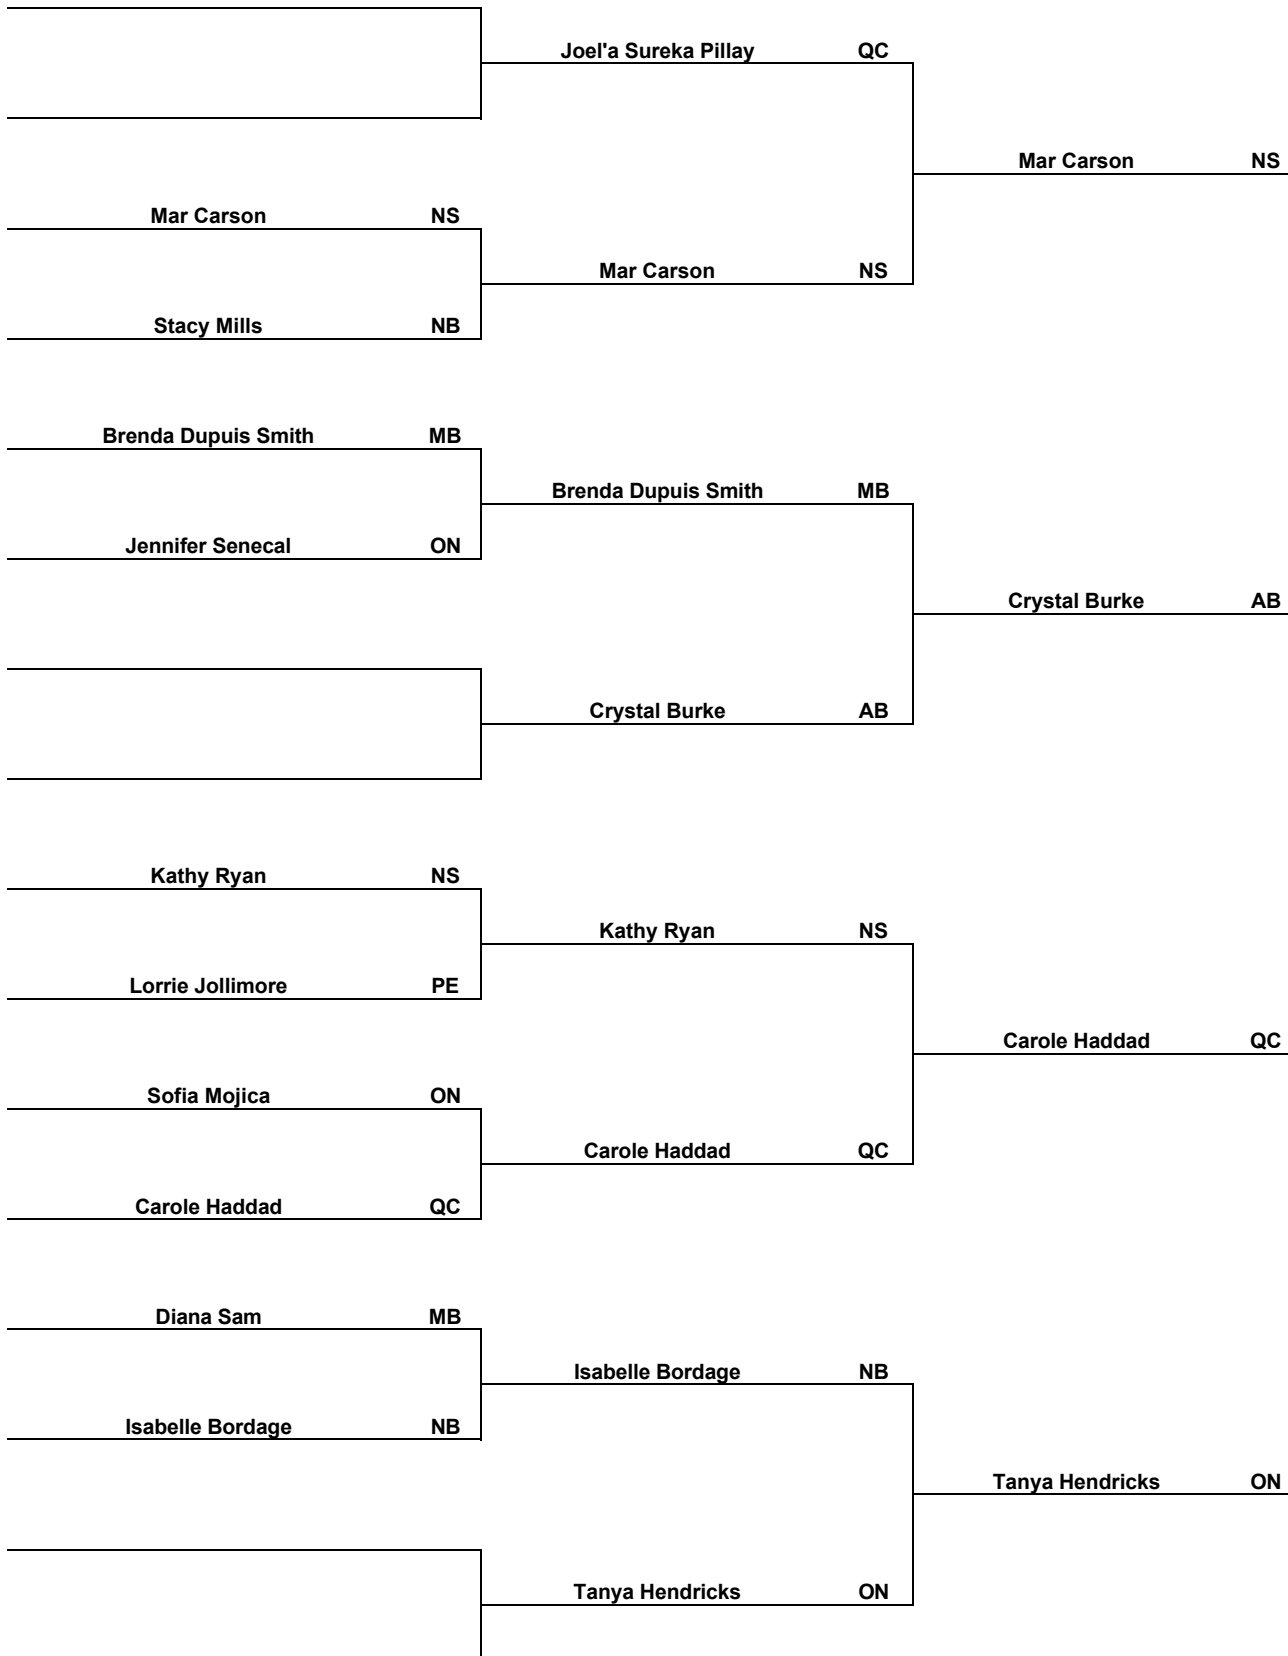

Women's Individual Kumite