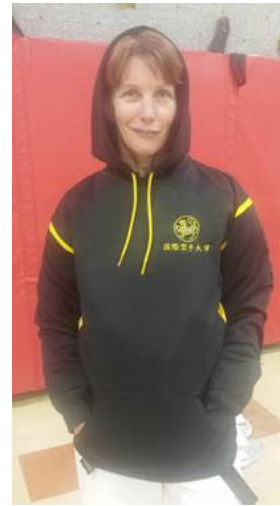

MARITIME IKD – JACKETS, CAPS & HOODYS

Canada Sportswear CX2 Sport Item# L00810 (Men)/L00811 (Ladies)

100% polyester knitted fleece jacket with contrast cover seam stitching. Contrast YKK front and pocket zipper closure.

Colour Versions

Available Sizes - Men's S-4XL / Ladies XS-2XL

**PREPAID
\$90.00**

FRONT LEFT CHEST EMBROIDERY

BACK CENTER TOP EMBROIDERY

FP241 FERST-DRY™ MOISTURE WICKING, STRUCTURED, POLY LINEN CAP WITH CONTRASTING UNDERPEAK

Grey/Black

**PREPAID
\$18.00**

ATC™ PTECH™ FLEECE VarCITY HOODED SWEATSHIRT. F2201

- 12-oz, 100% polyester double-knit fleece
- Contrast-colour panels at hood, armholes and sides
- Set-in sleeves
- 2-panel hood with matching polyester jersey lining and drawstring