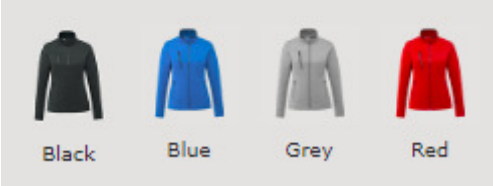

MARITIME IKD – JACKETS, CAPS & HOODYS

Canada Sportswear CX2 Sport Item# L00810 (Men)/L00811 (Ladies)

100% polyester knitted fleece jacket with contrast cover seam stitching. Contrast YKK front and pocket zipper closure.

Colour Versions

Available Sizes - Men's S-4XL / Ladies XS-2XL

**PREPAID
\$90.00**

FRONT LEFT CHEST EMBROIDERY

BACK CENTER TOP EMBROIDERY

FP241 FERST-DRY™ MOISTURE WICKING, STRUCTURED, POLY LINEN CAP WITH CONTRASTING UNDERPEAK

Grey/Black

**PREPAID
\$18.00**

ATC™ PTECH™ FLEECE VarCITY HOODED SWEATSHIRT. F2201

- 12-oz, 100% polyester double-knit fleece
- Contrast-colour panels at hood, armholes and sides
- Set-in sleeves
- 2-panel hood with matching polyester jersey lining and drawstring